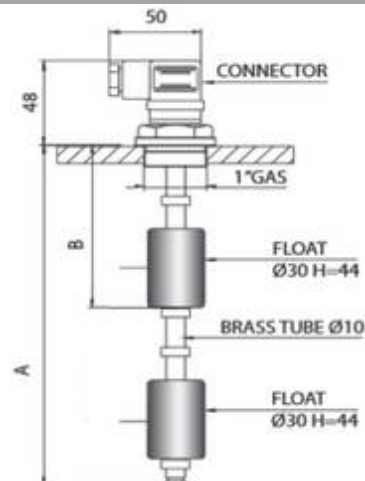

Serie NS2

Series NS2

Typ / type	A	B
NS 2-NO/250/105	250	105
NS 2-NO/300/105	300	105
NS 2-NO/350/115	350	115
NS 2-NO/400/115	400	115
NS 2-NO/500/125	500	125

Durch Drehen des Schwimmers wird der Kontakt geändert

By turning the float the contact is changed